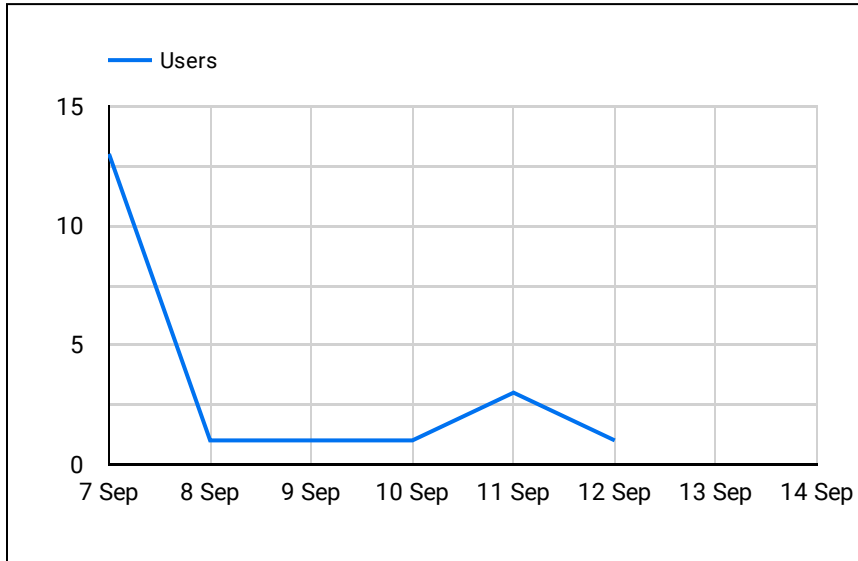

Users

Average Session Duration

Popular Pages

	Page Title	Users ▾	% Δ
1.	Its Only Cycling events i...	17	-
2.	Its Only Cycling Cycle gr...	4	-
3.	News - Its Only Cycling	2	-
Grand total		18	-

1 - 3 / 3 < >

Users and Bounce Rate by Landing Page

	Landing Page	Users ▾	Bounce Rate
1.	/events/	16	83.33%
2.	/	4	25%

1 - 2 / 2 < >

Sessions by Country

Sessions by Browser

Users by Device Category

How Users Found us

Google Search Queries - Keywords to consider using