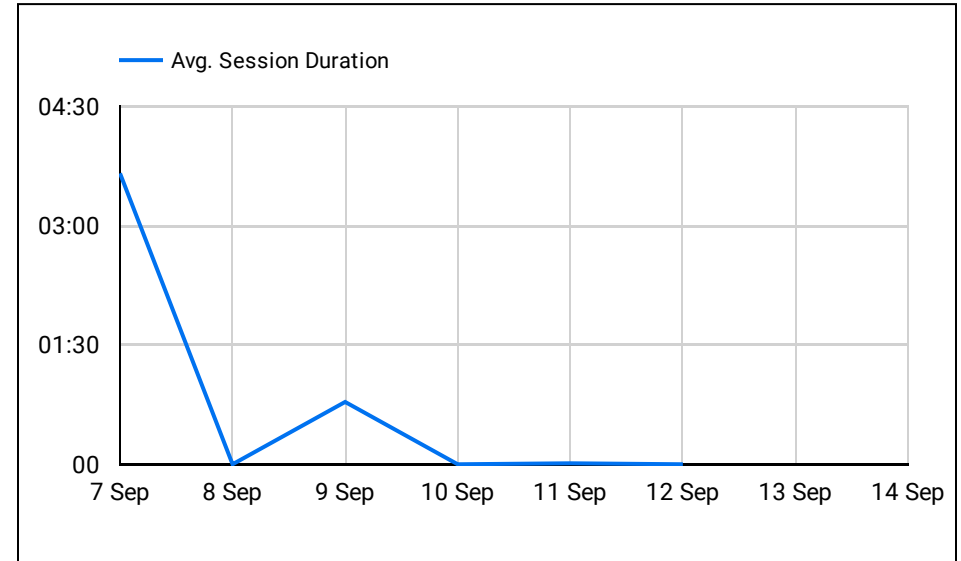

Users

Average Session Duration

Popular Pages

	Page Title	Users ▾	% Δ
1.	Its Only Cycling events i...	17	-
2.	Its Only Cycling Cycle gr...	4	-
3.	News - Its Only Cycling	2	-
Grand total		18	-

1 - 3 / 3 < >

Users and Bounce Rate by Landing Page

	Landing Page	Users ▾	Bounce Rate
1.	/events/	16	83.33%
2.	/	4	25%

1 - 2 / 2 < >

Sessions by Country

Sessions by Browser

Users by Device Category

How Users Found us

Google Search Queries - Keywords to consider using