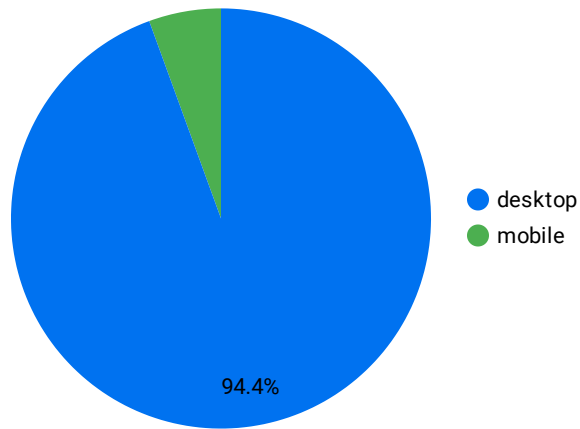

Users and Bounce Rate by Landing Page

	Landing Page	Users ▾	Bounce Rate
1.	/events/	16	83.33%
2.	/	4	25%

1 - 2 / 2 < >

Sessions by Country

Sessions by Browser

Users by Device Category

How Users Found us

Google Search Queries - Keywords to consider using

Query	Impressions ▾	Clicks	Average Position
No data			