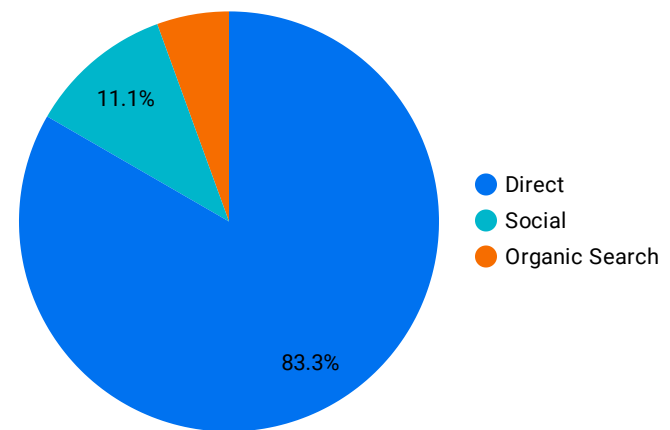

Users and Bounce Rate by Landing Page

	Landing Page	Users ▾	Bounce Rate
1.	/events/	16	83.33%
2.	/	4	25%

1 - 2 / 2 < >

Sessions by Country

Sessions by Browser

Users by Device Category

How Users Found us

Google Search Queries - Keywords to consider using

Query	Impressions ▾	Clicks	Average Position
No data			