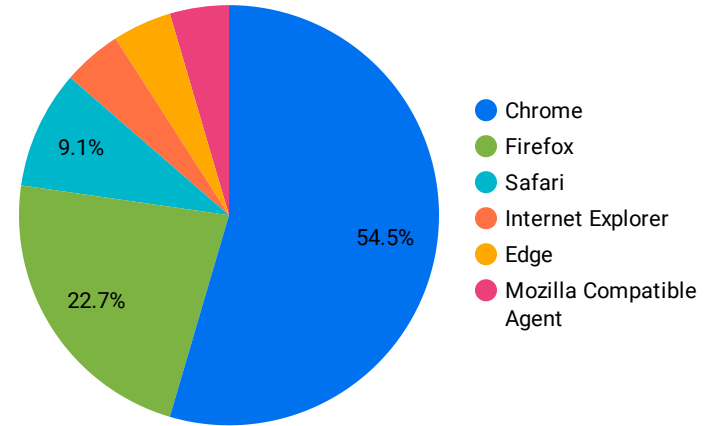

Users and Bounce Rate by Landing Page

	Landing Page	Users ▾	Bounce Rate
1.	/events/	16	83.33%
2.	/	4	25%

1 - 2 / 2 < >

Sessions by Country

Sessions by Browser

Users by Device Category

How Users Found us

Google Search Queries - Keywords to consider using

Query	Impressions ▾	Clicks	Average Position
No data			