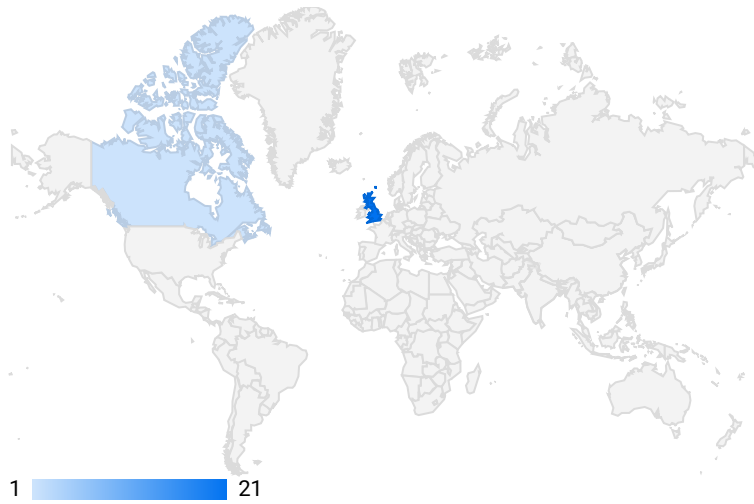

Users

Average Session Duration

Popular Pages

	Page Title	Users ▾	% Δ
1.	Its Only Cycling events i...	17	-
2.	Its Only Cycling Cycle gr...	4	-
3.	News - Its Only Cycling	2	-
Grand total		18	-

1 - 3 / 3 < >

Users and Bounce Rate by Landing Page

	Landing Page	Users ▾	Bounce Rate
1.	/events/	16	83.33%
2.	/	4	25%

1 - 2 / 2 < >

Sessions by Country

Sessions by Browser

Users by Device Category

How Users Found us

Google Search Queries - Keywords to consider using